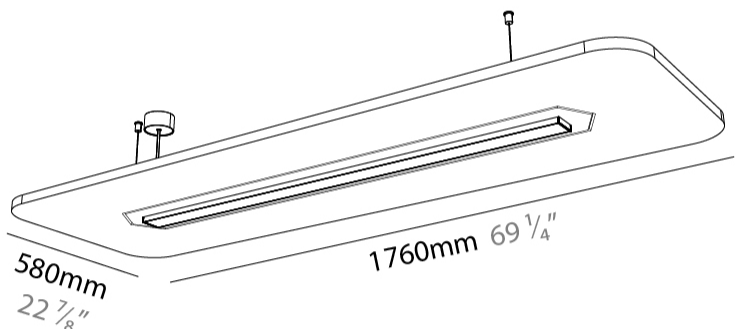

Holder Finish: [SSR / BKV / CWI / CRY / HAB / LAG / UFT / ITA / RUA / RUR / MIC / FTG / MYG / TWT / LOD / PUS / FRO / FUP / KIA / POP / BLS / SPG / MEY / GOH / GUM / CHC / COM / ABZ / JAG](#)

Accent Finish: [OPL / MPM / CMP / BKR / WHR / GCL / WWR / WWL / WDA](#)

Acoustic Finish: [SFW / CYW / SEE / SYN / MTS / PMB / TTN / CYB / STO / DPE / BES / SHB / ARE / ANE / VRD / CRF](#)

Fixture Material: [Acoustic / Aluminum / PMMA](#)

Primary Material: [Acoustic](#)

Cable Details: [2000mm/78 3/4" or 6000mm/236 1/4" Cable, - Transparent](#)

ELECTRICAL

Lamp Type: LED
Input Wattage (W): 47.3
Total Output Wattage (W): 42.7
Dimming: [Non-dimming / DALI Dimming / MATTER Dimming](#)
Driver Included: No
Driver Location: Remote
Driver Class: Class 2
Input Voltage (V): 120 - 277
Upon Request: [0 - 10V Dimming / Phase Dimming](#)

LED

Color Temperature (°K): [2700 / 3000 / 3500 / 4000](#)
Max. Delivered Lumen (lm): Max 6567
Nominal Lumen (lm): Max 7840
CRI: >90 CRI
Lamp Life (hrs): 50000

OPTICAL

RATINGS AND CERTIFICATIONS

Certified By: Certified for North American Standards

© 2026, T 1800-388-3382, F 416-247-9319, www.zaneen.com

Available for International specifications by adding 'INT' at the end of the existing Model #. For assistance on 'custom' specifications, contact zteam@zaneen.com. In a constant effort to supply the best product, we reserve the right to change specifications or materials without notice. The most recent specification sheets are found at zaneen.com