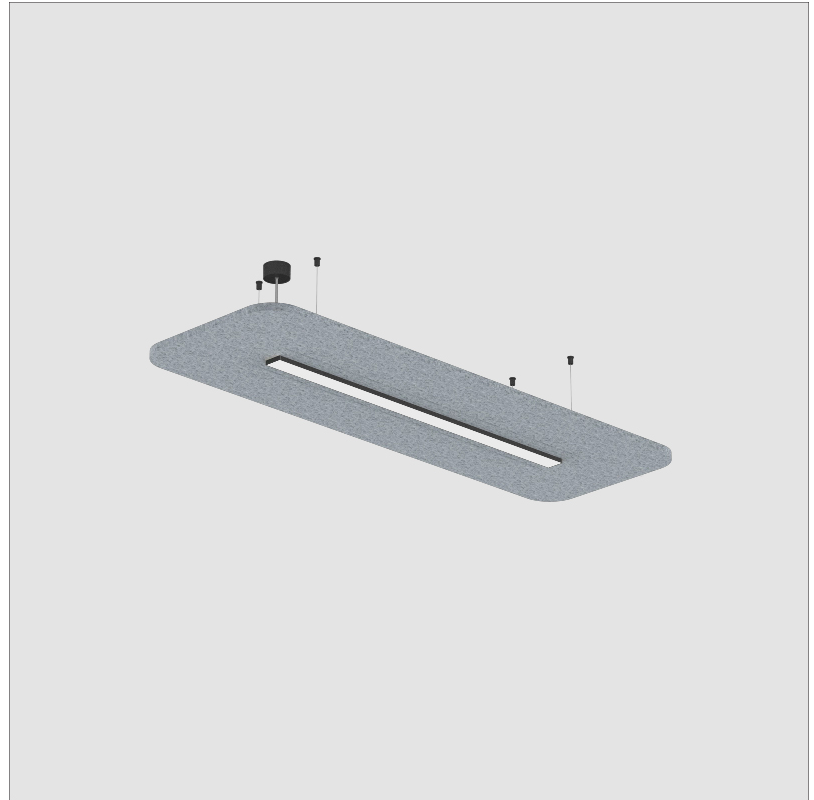

Holder Finish: [SSR / BKV / CWI / CRY / HAB / LAG / UFT / ITA / RUA / RUR / MIC / FTG / MYG / TWT / LOD / PUS / FRO / FUP / KIA / POP / BLS / SPG / MEY / GOH / GUM / CHC / COM / ABZ / JAG](#)

Accent Finish: [OPL / MPM / CMP / BKR / WHR / GCL / WWR / WWL / WDA](#)

Acoustic Finish: [SFW / CYW / SEE / SYN / MTS / PMB / TTN / CYB / STO / DPE / BES / SHB / ARE / ANE / VRD / CRF](#)

Fixture Material: [Acoustic / Aluminum / PMMA](#)

Primary Material: [Acoustic](#)

Cable Details: [2000mm/78 3/4" or 6000mm/236 1/4" Cable, - Transparent](#)

ELECTRICAL

Lamp Type: LED
Input Wattage (W): 47.3
Total Output Wattage (W): 42.7
Dimming: [Non-dimming / DALI Dimming / MATTER Dimming](#)
Driver Included: No
Driver Location: Remote
Driver Class: Class 2
Input Voltage (V): 120 - 277
Upon Request: [0 - 10V Dimming / Phase Dimming](#)

LED

Color Temperature (°K): [2700 / 3000 / 3500 / 4000](#)
Max. Delivered Lumen (lm): Max 6567
Nominal Lumen (lm): Max 7840
CRI: >90 CRI
Lamp Life (hrs): 50000

OPTICAL

RATINGS AND CERTIFICATIONS

Certified By: Certified for North American Standards

© 2026, T 1800-388-3382, F 416-247-9319, www.zaneen.com

Available for International specifications by adding 'INT' at the end of the existing Model #. For assistance on 'custom' specifications, contact zteam@zaneen.com. In a constant effort to supply the best product, we reserve the right to change specifications or materials without notice. The most recent specification sheets are found at zaneen.com