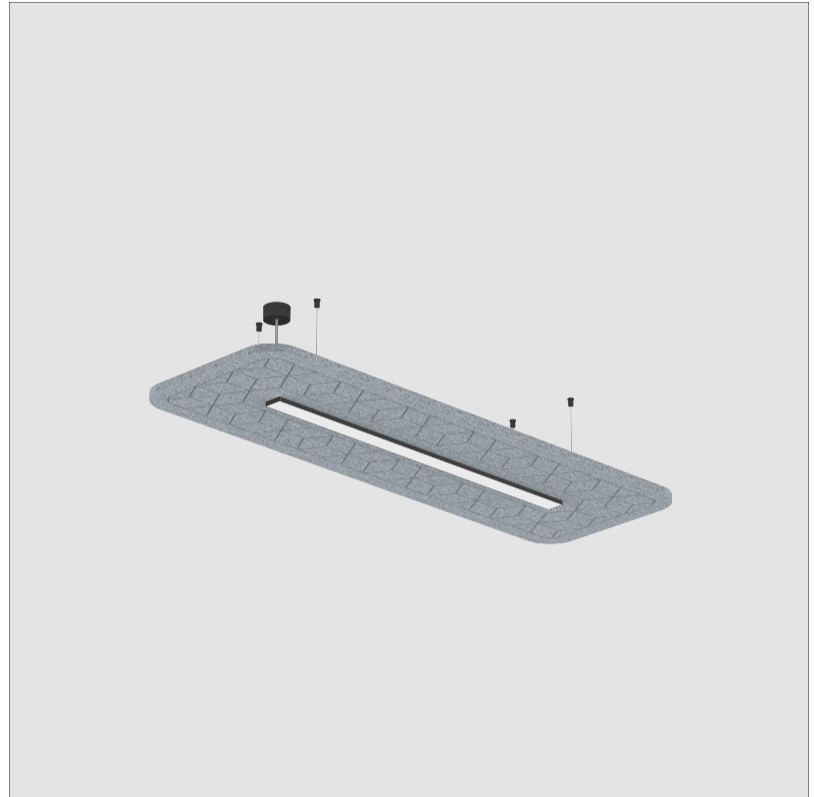

Holder Finish: [SSR / BKV / CWI / CRY / HAB / LAG / UFT / ITA / RUA / RUR / MIC / FTG / MYG / TWT / LOD / PUS / FRO / FUP / KIA / POP / BLS / SPG / MEY / GOH / GUM / CHC / COM / ABZ / JAG](#)

Accent Finish: [OPL / MPM / CMP / BKR / WHR / GCL / WWR / WWL / WDA](#)

Acoustic Finish: [SFW / CYW / SEE / SYN / MTS / PMB / TTN / CYB / STO / DPE / BES / SHB / ARE / ANE / VRD / CRF](#)

Fixture Material: [Acoustic / Aluminum / PMMA](#)

Primary Material: [Acoustic](#)

Cable Details: [2000mm/78 3/4" or 6000mm/236 1/4" Cable, - Transparent](#)

ELECTRICAL

Lamp Type: LED
Input Wattage (W): 47.3
Total Output Wattage (W): 42.7
Dimming: [Non-dimming / DALI Dimming / MATTER Dimming](#)
Driver Included: No
Driver Location: Remote
Driver Class: Class 2
Input Voltage (V): 120 - 277
Upon Request: [0 - 10V Dimming / Phase Dimming](#)

LED

Color Temperature (°K): [2700 / 3000 / 3500 / 4000](#)
Max. Delivered Lumen (lm): Max 6567
Nominal Lumen (lm): Max 7840
CRI: >90 CRI
Lamp Life (hrs): 50000

OPTICAL

RATINGS AND CERTIFICATIONS

Certified By: Certified for North American Standards

IP Rating: [IP20](#) © 2026, T 1800-388-3382, F 416-247-9319, www.zaneen.com

Available for International specifications by adding 'INT' at the end of the existing Model #. For assistance on 'custom' specifications, contact zteam@zaneen.com. In a constant effort to supply the best product, we reserve the right to change specifications or materials without notice. The most recent specification sheets are found at zaneen.com