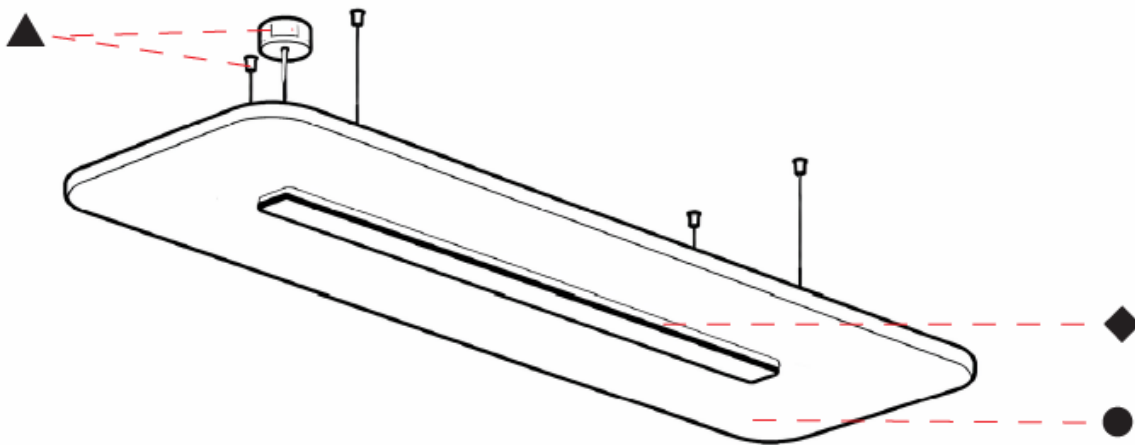

SERENII SUSPENSION

A3001158-

PROJECT	_____
TYPE	_____
SPECIFIER	_____
QUANTITY	_____
DATE	_____

A